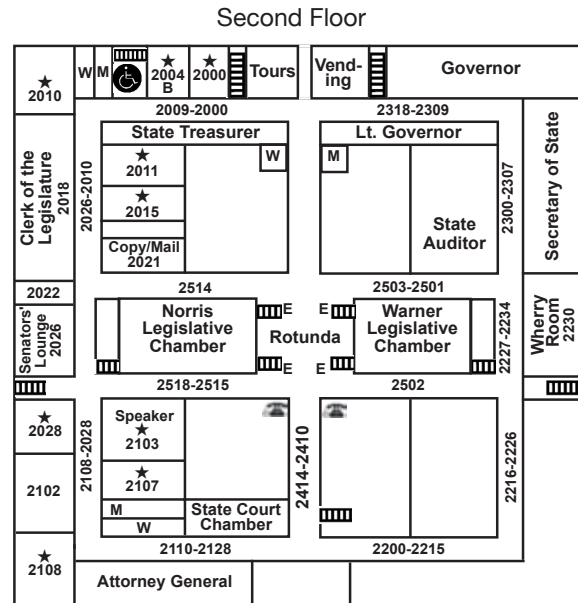

Education Commission of the States

Members: Sens. Groene, Morfeld, Murman

Executive Board of the Legislative Council

Chair: Sen. Mike Hilgers; V. Chair: Sen. Tony Vargas
Members: Sens. Bolz, Chambers, Hughes, Kolterman, Lowe, McCollister, Scheer, Stinner (nonvoting ex officio)

Justice Reinvestment Oversight

Chair: Sen. Steve Lathrop
Members: Sens. DeBoer, McCollister, Pansing Brooks, Wayne

Legislative Performance Audit

Chair: Sen. Suzanne Geist; V. Chair: Sen. Sue Crawford
Members: Sens. Friesen, B. Hansen, Hilgers, Scheer, Stinner

Legislature's Planning

Chair: Sen. Tony Vargas; V. Chair: Sen. John McCollister
Members: Sens. Clements, DeBoer, M. Hansen, Hilgers, Scheer, Stinner, Williams

State-Tribal Relations

Chair: Sen. Robert Hilkemann; V. Chair: Sen. Anna Wishart
Members: Sens. Albrecht, Brewer, Gragert, Hunt, Walz

Published January 2020

Unicameral Information Office • Clerk of the Nebraska Legislature
Nebraska State Capitol • P.O. Box 94604 • Lincoln, NE 68509
402-471-2788 • uio@leg.ne.gov • NebraskaLegislature.gov

HEARING ROOMS

Note: The replacement of Capitol heating, ventilation and air conditioning equipment began in 2018, requiring temporary relocation of certain legislative offices and hearing rooms. Please contact the Clerk of the Legislature's Office (402-471-2271) if you have difficulty locating a particular office or hearing room.

H = hearing room   **★** = senator office