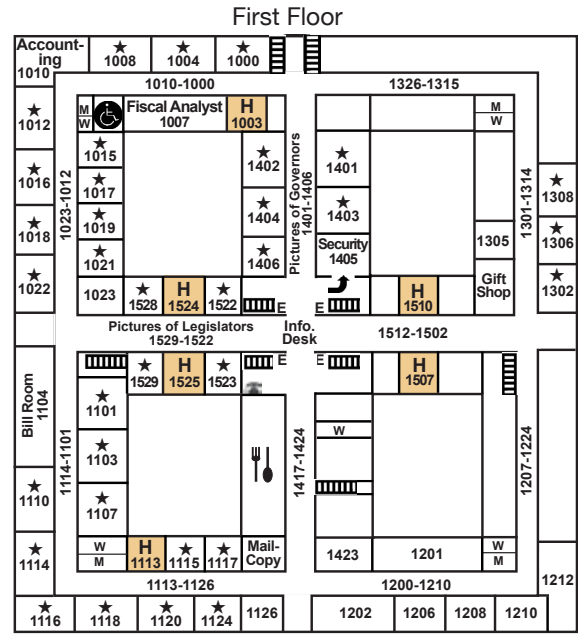

Education Commission of the States

Members: Sens. Groene, Morfeld, Murman

Executive Board of the Legislative Council

Chair: Sen. Mike Hilgers; V. Chair: Sen. Tony Vargas
Members: Sens. Bolz, Chambers, Hughes, Kolterman, Lowe, McCollister, Scheer, Stinner (nonvoting ex officio)

Justice Reinvestment Oversight

Chair: Sen. Steve Lathrop
Members: Sens. DeBoer, McCollister, Pansing Brooks, Wayne

Legislative Performance Audit

Chair: Sen. Suzanne Geist; V. Chair: Sen. Sue Crawford
Members: Sens. Friesen, B. Hansen, Hilgers, Scheer, Stinner

Legislature's Planning

Chair: Sen. Tony Vargas; V. Chair: Sen. John McCollister
Members: Sens. Clements, DeBoer, M. Hansen, Hilgers, Scheer, Stinner, Williams

State-Tribal Relations

Chair: Sen. Robert Hilkemann; V. Chair: Sen. Anna Wishart
Members: Sens. Albrecht, Brewer, Gragert, Hunt, Walz

Published January 2020

Unicameral Information Office • Clerk of the Nebraska Legislature
Nebraska State Capitol • P.O. Box 94604 • Lincoln, NE 68509
402-471-2788 • uio@leg.ne.gov • NebraskaLegislature.gov

HEARING ROOMS

Note: The replacement of Capitol heating, ventilation and air conditioning equipment began in 2018, requiring temporary relocation of certain legislative offices and hearing rooms. Please contact the Clerk of the Legislature's Office (402-471-2271) if you have difficulty locating a particular office or hearing room.

H = hearing room   **★** = senator office