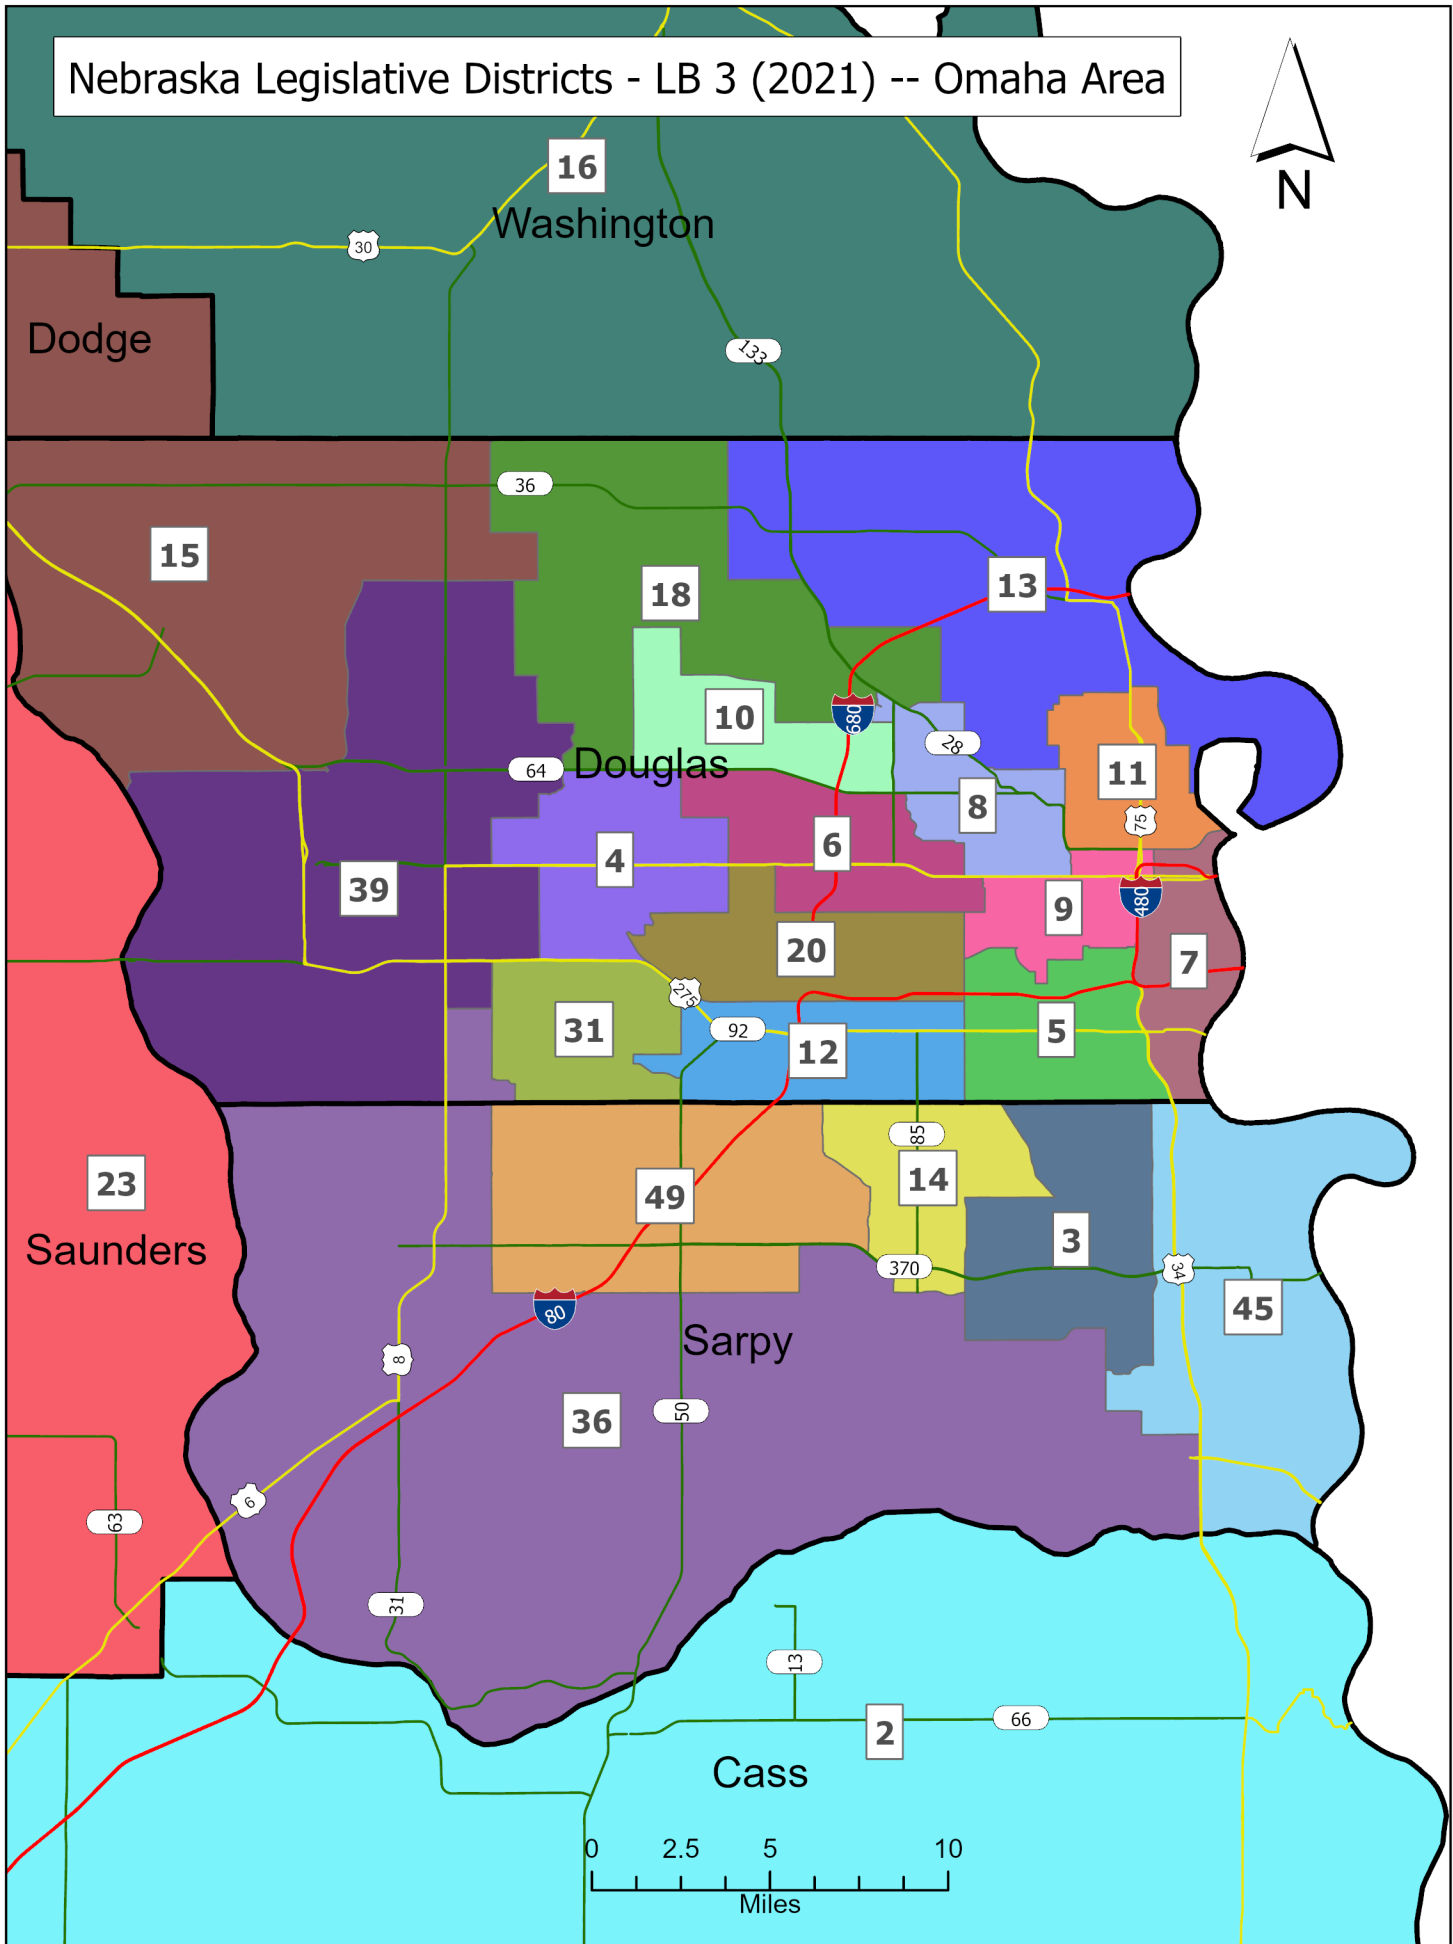

Nebraska Legislative Districts - LB 3 (2021) -- Omaha Area

0 2.5 5 10
Miles