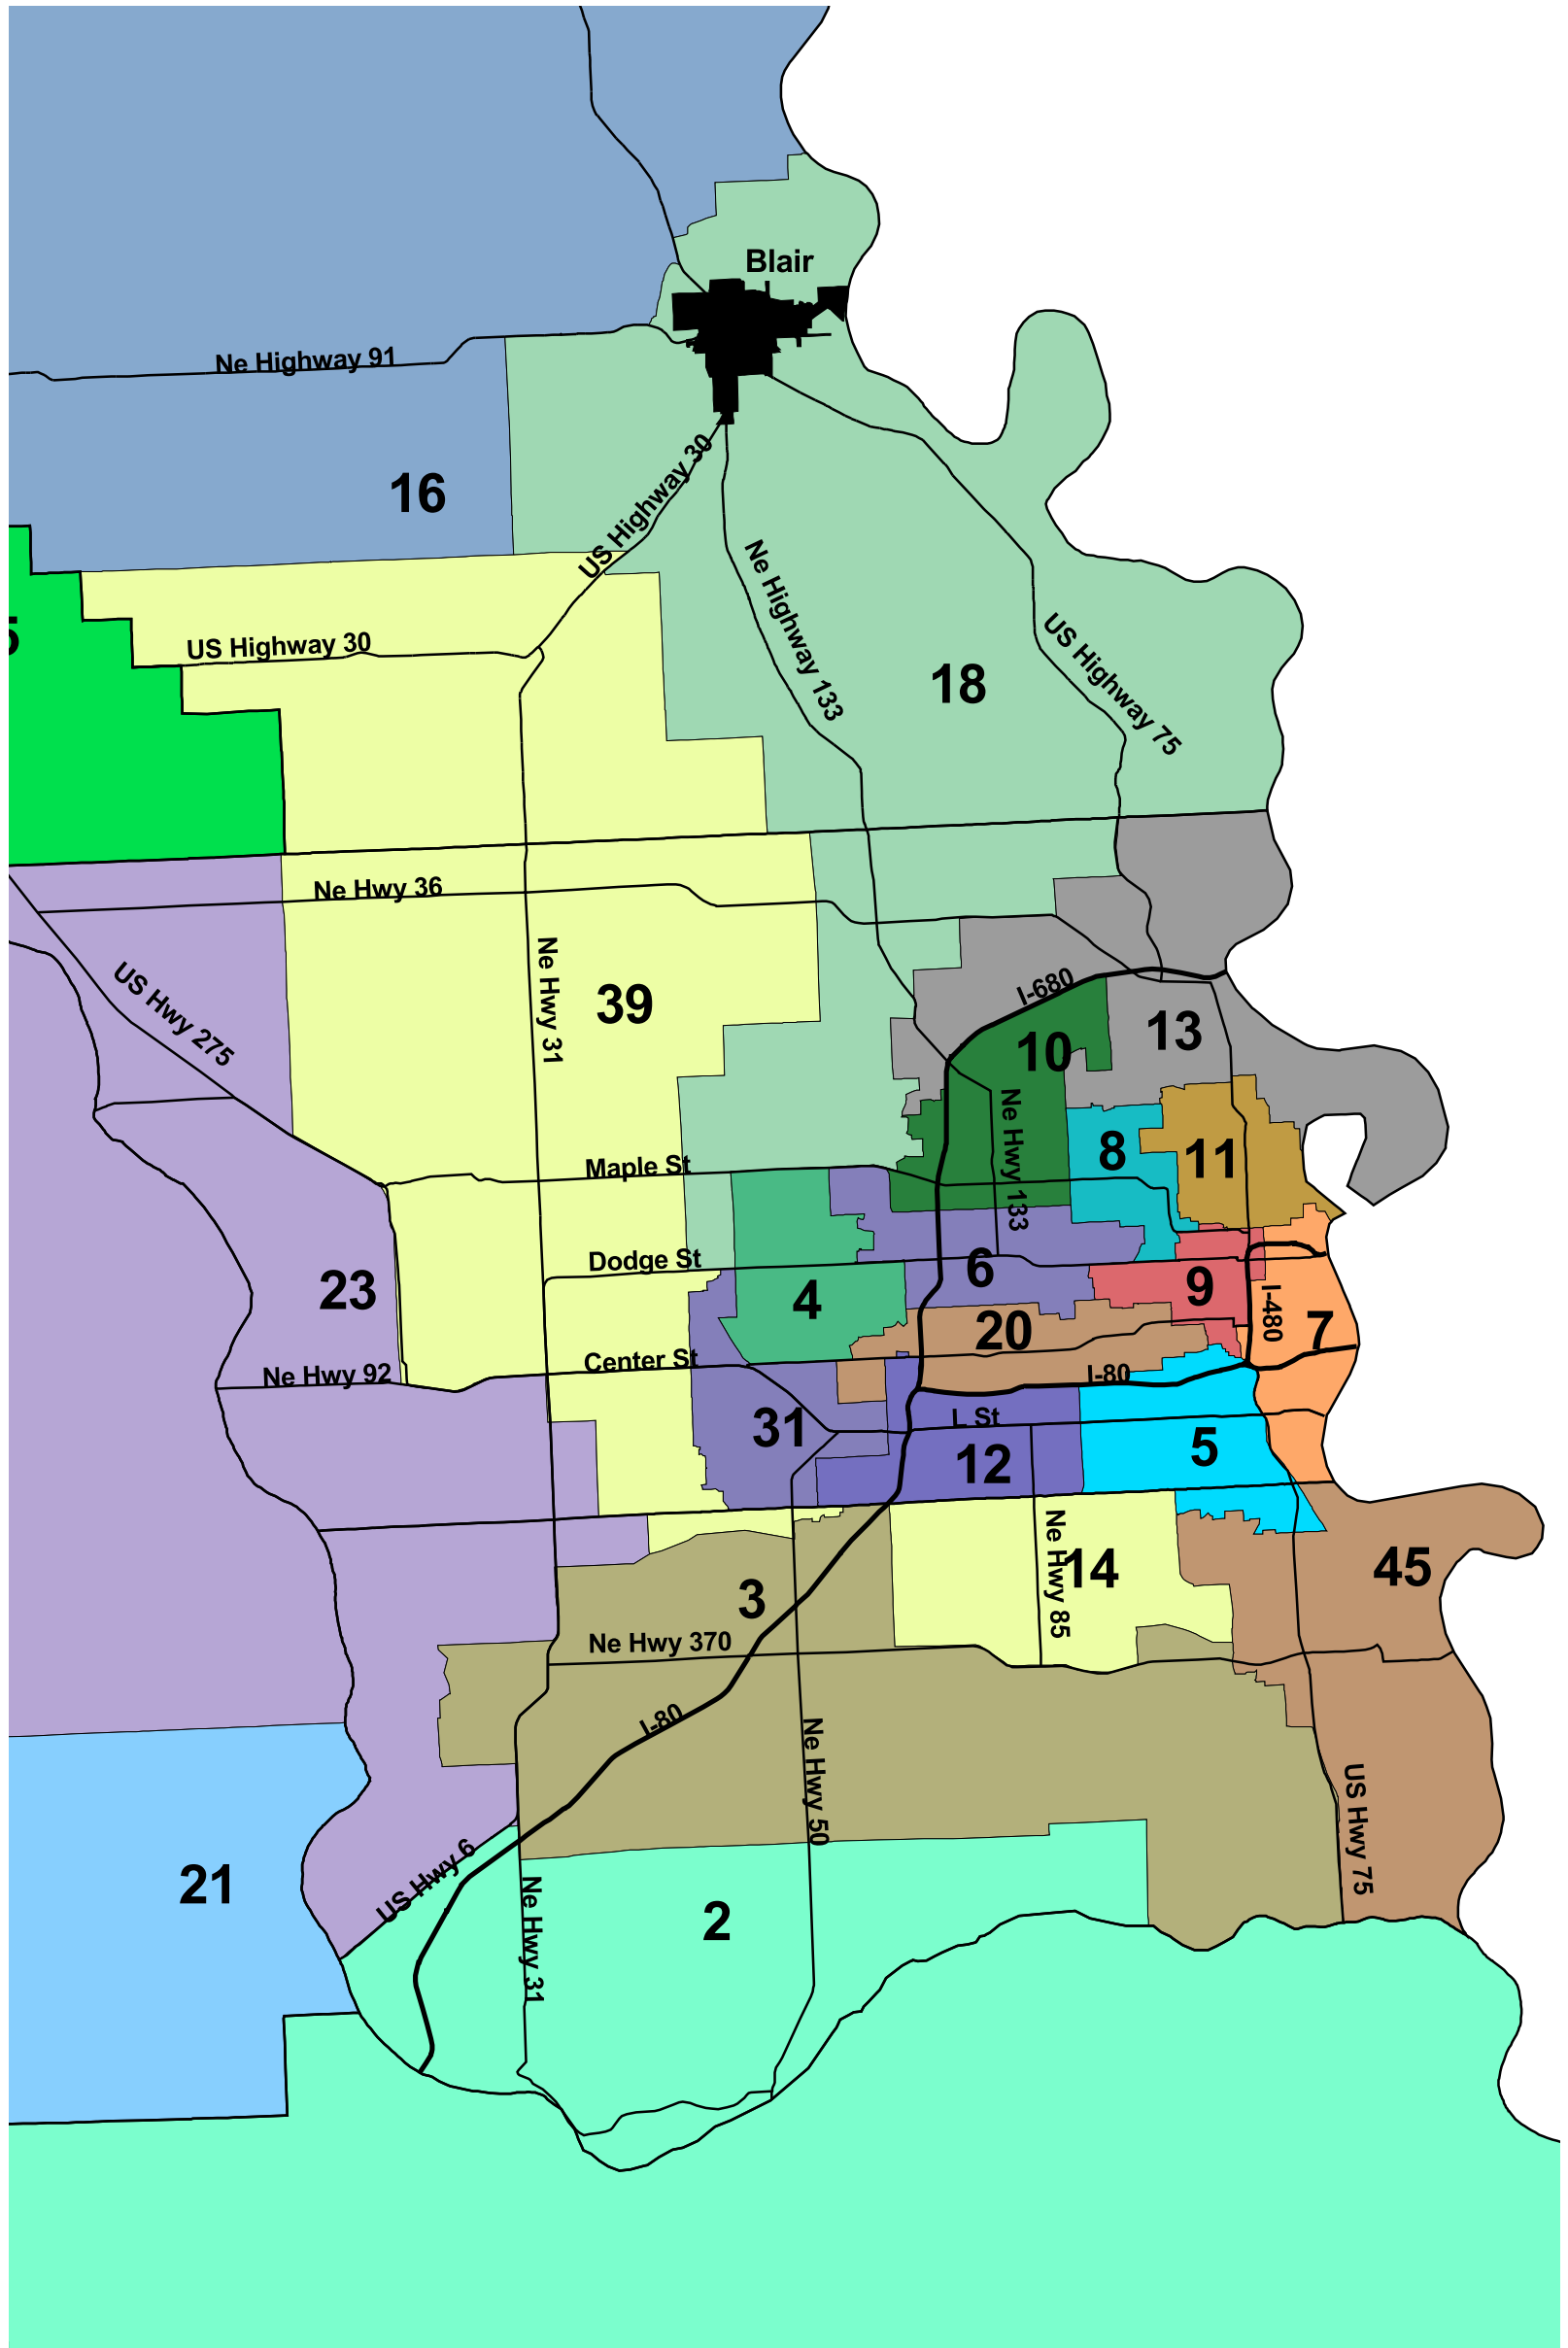

Nebraska Legislative Districts - LB 852 (2001) Douglas, Sarpy and Washington Counties

Districts Take Effect September 1 2001

Source: U.S. Bureau of the Census, TIGER/Line, 2001
LB 852, 2001